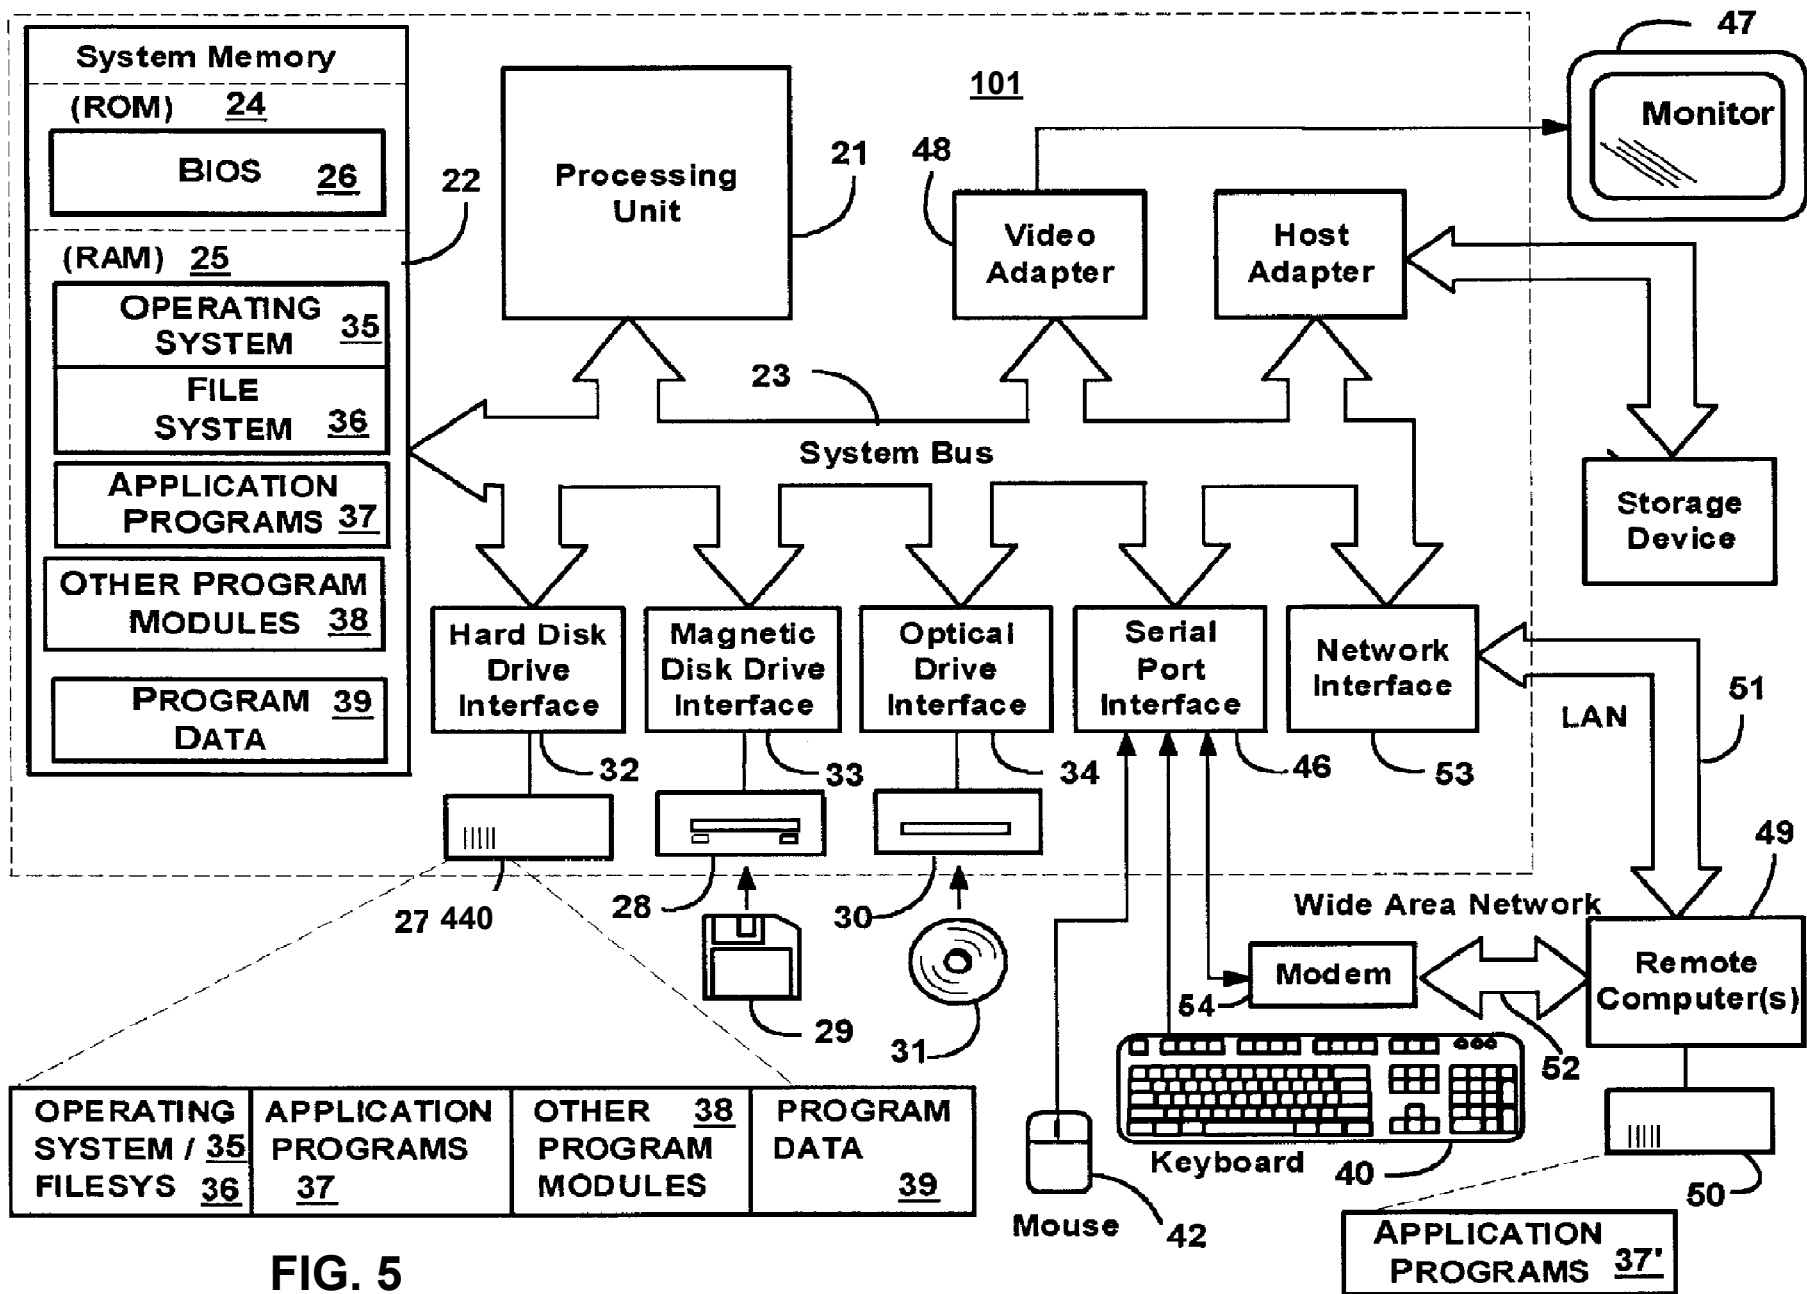

Conventional Art

FIG. 1

Conventional Art

FIG. 2

FIG. 3

FIG. 4

FIG. 5

```
~# cat /proc/user_beancounters
```

```
Version: 2.5
```

uid	resource	held	maxheld	barrier	limit	failcnt
221:	kmemsize	10480883	10523454	9223372036854775807	9223372036854775807	0
	lockedpages	0	0	9223372036854775807	9223372036854775807	0
	privvmpages	134181	134222	9223372036854775807	9223372036854775807	0
	shmpages	671	671	9223372036854775807	9223372036854775807	0
	dummy	0	0	9223372036854775807	9223372036854775807	0
	numproc	37	37	32567	32567	0
	physpages	42347	42355	9223372036854775807	9223372036854775807	0
	vmguarpages	0	0	9223372036854775807	9223372036854775807	0
	oomguarpages	42347	42355	9223372036854775807	9223372036854775807	0
	numtcpsock	7	7	9223372036854775807	9223372036854775807	0
	numflock	8	8	9223372036854775807	9223372036854775807	0
	numpty	1	1	255	255	0
	numsiginfo	0	1	1024	1024	0
	tcpsndbuf	124856	124856	9223372036854775807	9223372036854775807	0
	tcprcvbuf	114688	114688	9223372036854775807	9223372036854775807	0
	othersockbuf	11640	11640	9223372036854775807	9223372036854775807	0
	dgramrcvbuf	0	0	9223372036854775807	9223372036854775807	0
	numothersock	13	14	9223372036854775807	9223372036854775807	0
	dcachesize	2160639	2164395	9223372036854775807	9223372036854775807	0
	numfile	3043	3044	9223372036854775807	9223372036854775807	0
	dummy	0	0	0	0	0
	dummy	0	0	0	0	0
	dummy	0	0	0	0	0
	numiptent	10	10	9223372036854775807	9223372036854775807	0