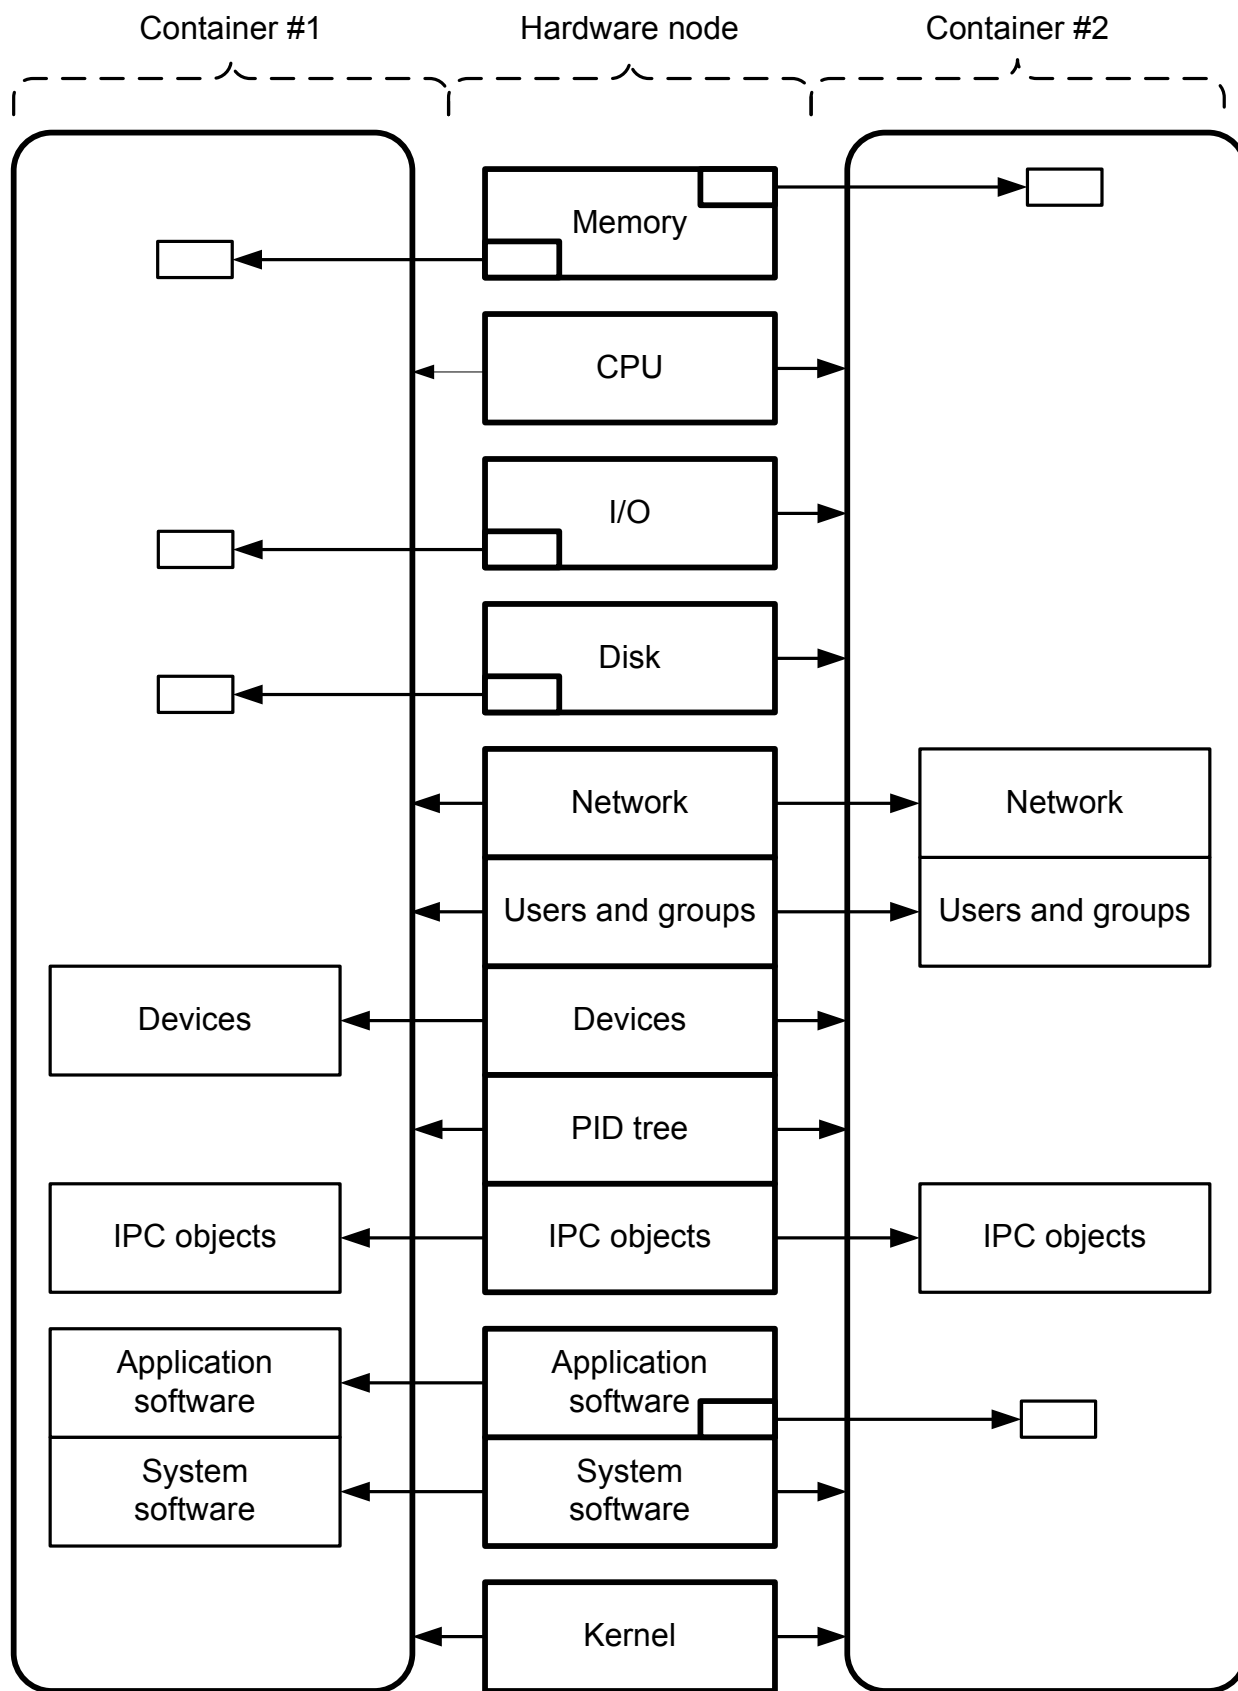

Conventional Art

FIG. 1

Conventional Art

FIG. 2

FIG. 3

FIG. 4

FIG. 5

```
~# cat /proc/user_beancounters
```

```
Version: 2.5
```

uid	resource	held	maxheld	barrier	limit	failcnt
221:	kmemsize	10480883	10523454	9223372036854775807	9223372036854775807	0
	lockedpages	0	0	9223372036854775807	9223372036854775807	0
	privvmpages	134181	134222	9223372036854775807	9223372036854775807	0
	shmpages	671	671	9223372036854775807	9223372036854775807	0
	dummy	0	0	9223372036854775807	9223372036854775807	0
	numproc	37	37	32567	32567	0
	physpages	42347	42355	9223372036854775807	9223372036854775807	0
	vmguarpages	0	0	9223372036854775807	9223372036854775807	0
	oomguarpages	42347	42355	9223372036854775807	9223372036854775807	0
	numtcpsock	7	7	9223372036854775807	9223372036854775807	0
	numflock	8	8	9223372036854775807	9223372036854775807	0
	numpty	1	1	255	255	0
	numsiginfo	0	1	1024	1024	0
	tcpsndbuf	124856	124856	9223372036854775807	9223372036854775807	0
	tcprcvbuf	114688	114688	9223372036854775807	9223372036854775807	0
	othersockbuf	11640	11640	9223372036854775807	9223372036854775807	0
	dgramrcvbuf	0	0	9223372036854775807	9223372036854775807	0
	numothersock	13	14	9223372036854775807	9223372036854775807	0
	dcachesize	2160639	2164395	9223372036854775807	9223372036854775807	0
	numfile	3043	3044	9223372036854775807	9223372036854775807	0
	dummy	0	0	0	0	0
	dummy	0	0	0	0	0
	dummy	0	0	0	0	0
	numiptent	10	10	9223372036854775807	9223372036854775807	0