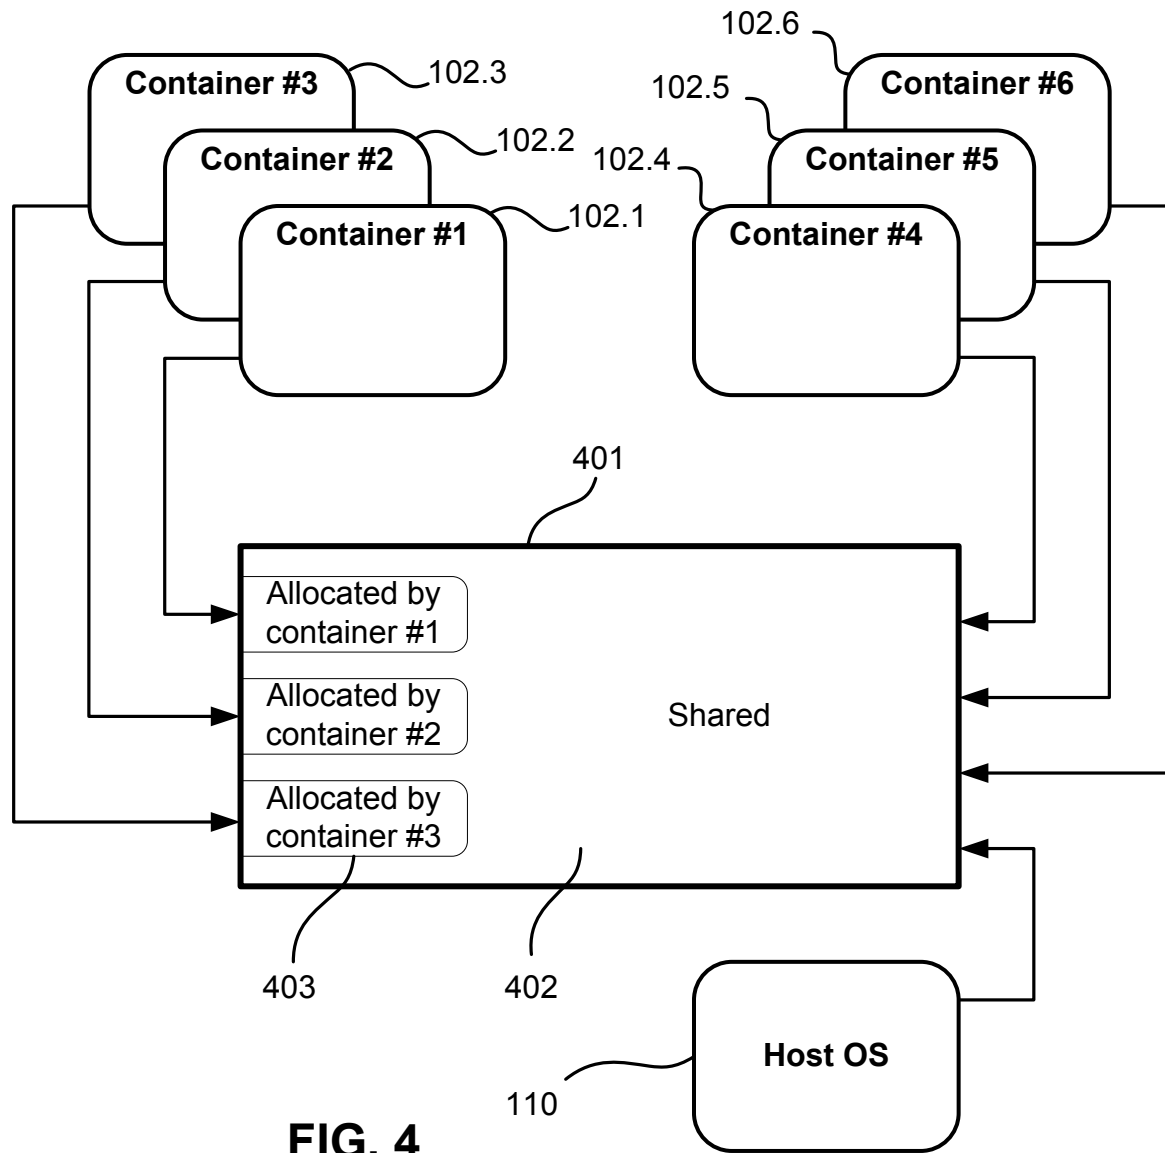

Conventional Art

FIG. 1

Conventional Art

FIG. 2

FIG. 3

FIG. 4

FIG. 5

```
~# cat /proc/user_beancounters
```

```
Version: 2.5
```

uid	resource	held	maxheld	barrier	limit	failcnt
221:	kmemsize	10480883	10523454	9223372036854775807	9223372036854775807	0
	lockedpages	0	0	9223372036854775807	9223372036854775807	0
	privvmpages	134181	134222	9223372036854775807	9223372036854775807	0
	shmpages	671	671	9223372036854775807	9223372036854775807	0
	dummy	0	0	9223372036854775807	9223372036854775807	0
	numproc	37	37	32567	32567	0
	physpages	42347	42355	9223372036854775807	9223372036854775807	0
	vmguarpages	0	0	9223372036854775807	9223372036854775807	0
	oomguarpages	42347	42355	9223372036854775807	9223372036854775807	0
	numtcpsock	7	7	9223372036854775807	9223372036854775807	0
	numflock	8	8	9223372036854775807	9223372036854775807	0
	numpty	1	1	255	255	0
	numsiginfo	0	1	1024	1024	0
	tcpsndbuf	124856	124856	9223372036854775807	9223372036854775807	0
	tcprcvbuf	114688	114688	9223372036854775807	9223372036854775807	0
	othersockbuf	11640	11640	9223372036854775807	9223372036854775807	0
	dgramrcvbuf	0	0	9223372036854775807	9223372036854775807	0
	numothersock	13	14	9223372036854775807	9223372036854775807	0
	dcachesize	2160639	2164395	9223372036854775807	9223372036854775807	0
	numfile	3043	3044	9223372036854775807	9223372036854775807	0
	dummy	0	0	0	0	0
	dummy	0	0	0	0	0
	dummy	0	0	0	0	0
	numiptent	10	10	9223372036854775807	9223372036854775807	0