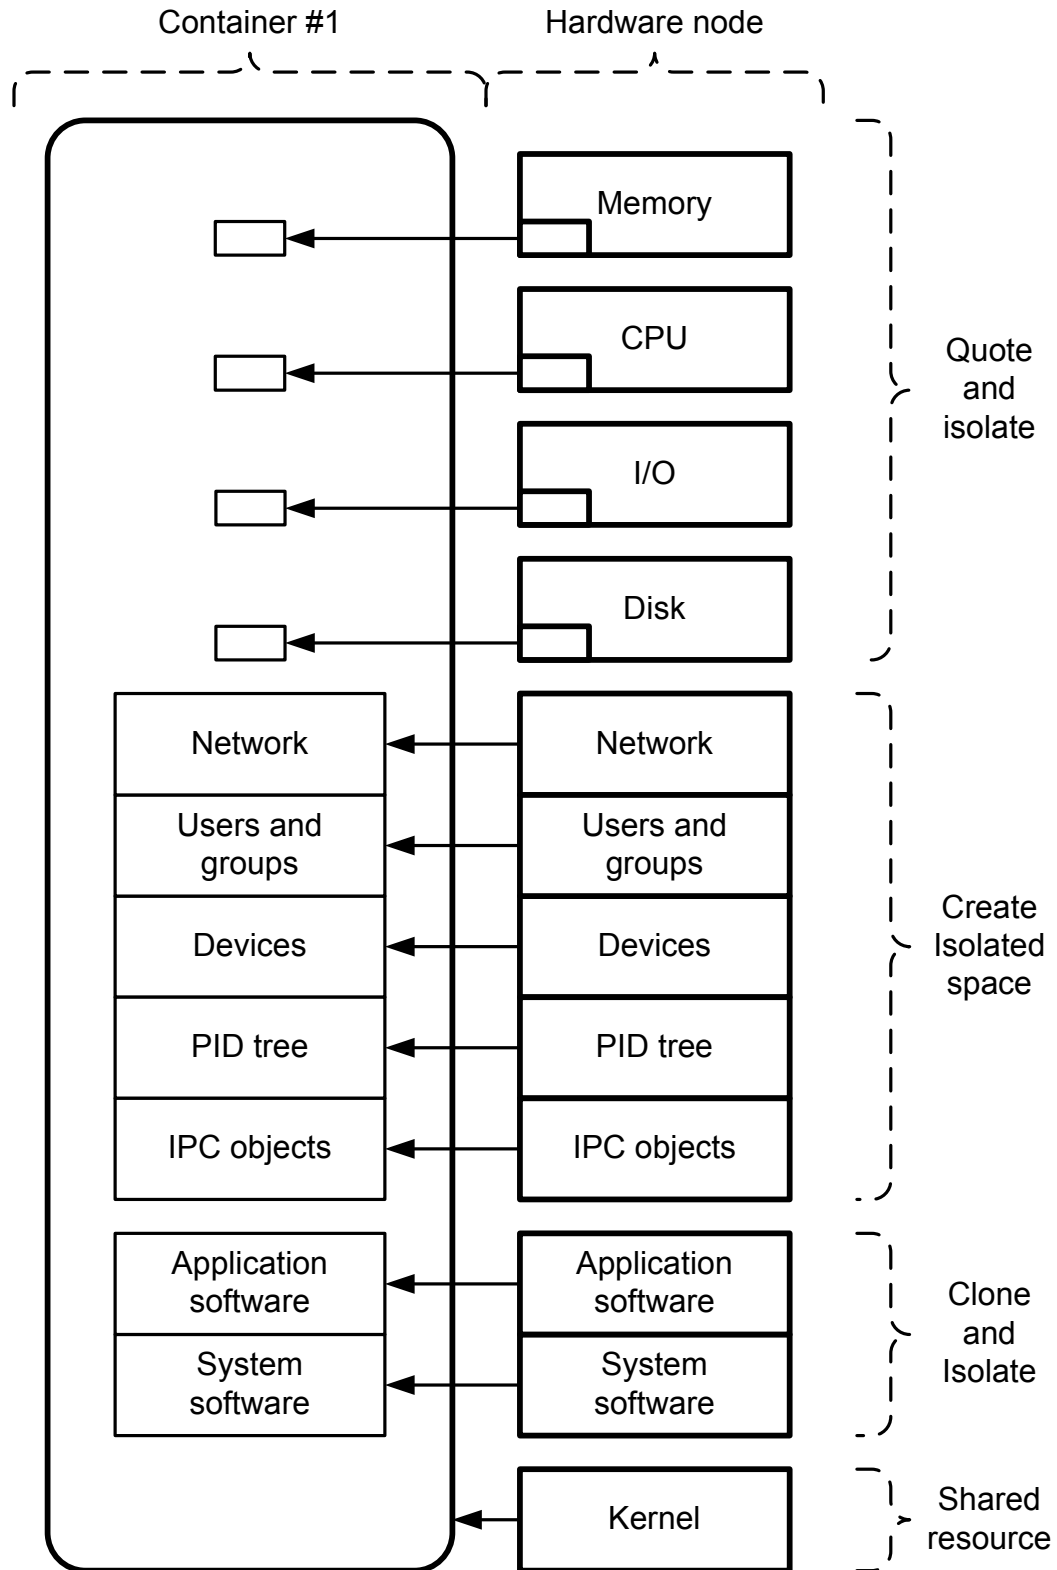

Conventional Art

FIG. 1

Conventional Art

FIG. 2

FIG. 3

FIG. 4

FIG. 5

```
~# cat /proc/user_beancounters
```

```
Version: 2.5
```

uid	resource	held	maxheld	barrier	limit	failcnt
221:	kmemsize	10480883	10523454	9223372036854775807	9223372036854775807	0
	lockedpages	0	0	9223372036854775807	9223372036854775807	0
	privvmpages	134181	134222	9223372036854775807	9223372036854775807	0
	shmpages	671	671	9223372036854775807	9223372036854775807	0
	dummy	0	0	9223372036854775807	9223372036854775807	0
	numproc	37	37	32567	32567	0
	physpages	42347	42355	9223372036854775807	9223372036854775807	0
	vmguarpages	0	0	9223372036854775807	9223372036854775807	0
	oomguarpages	42347	42355	9223372036854775807	9223372036854775807	0
	numtcpsock	7	7	9223372036854775807	9223372036854775807	0
	numflock	8	8	9223372036854775807	9223372036854775807	0
	numpty	1	1	255	255	0
	numsiginfo	0	1	1024	1024	0
	tcpsndbuf	124856	124856	9223372036854775807	9223372036854775807	0
	tcprcvbuf	114688	114688	9223372036854775807	9223372036854775807	0
	othersockbuf	11640	11640	9223372036854775807	9223372036854775807	0
	dgramrcvbuf	0	0	9223372036854775807	9223372036854775807	0
	numothersock	13	14	9223372036854775807	9223372036854775807	0
	dcachesize	2160639	2164395	9223372036854775807	9223372036854775807	0
	numfile	3043	3044	9223372036854775807	9223372036854775807	0
	dummy	0	0	0	0	0
	dummy	0	0	0	0	0
	dummy	0	0	0	0	0
	numiptent	10	10	9223372036854775807	9223372036854775807	0